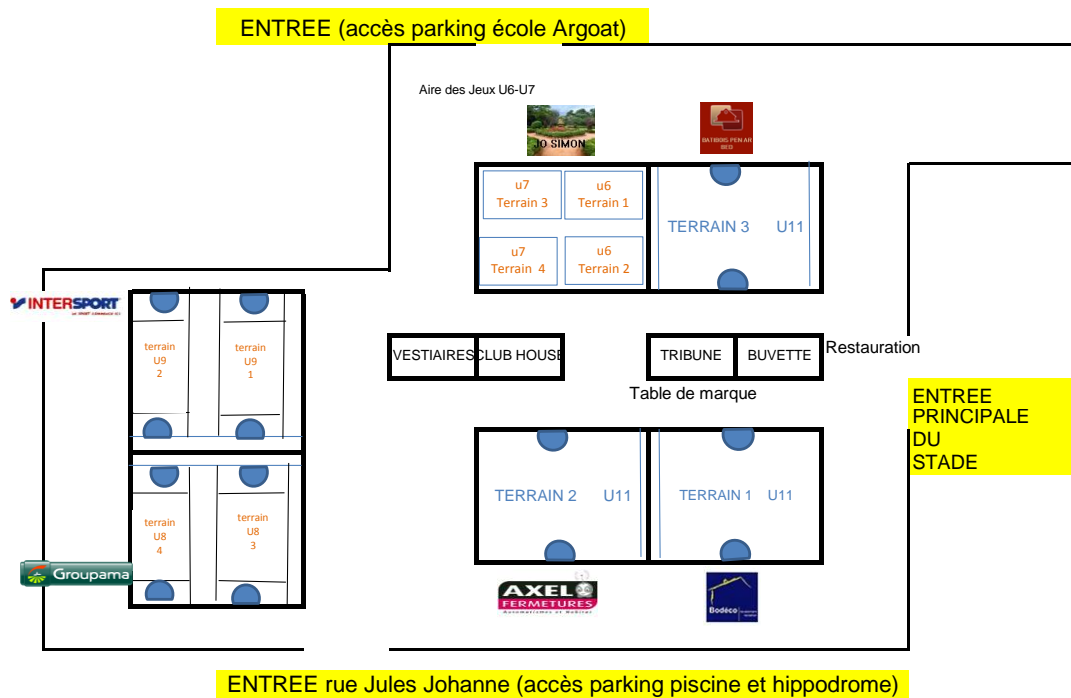

PLAN DU STADE